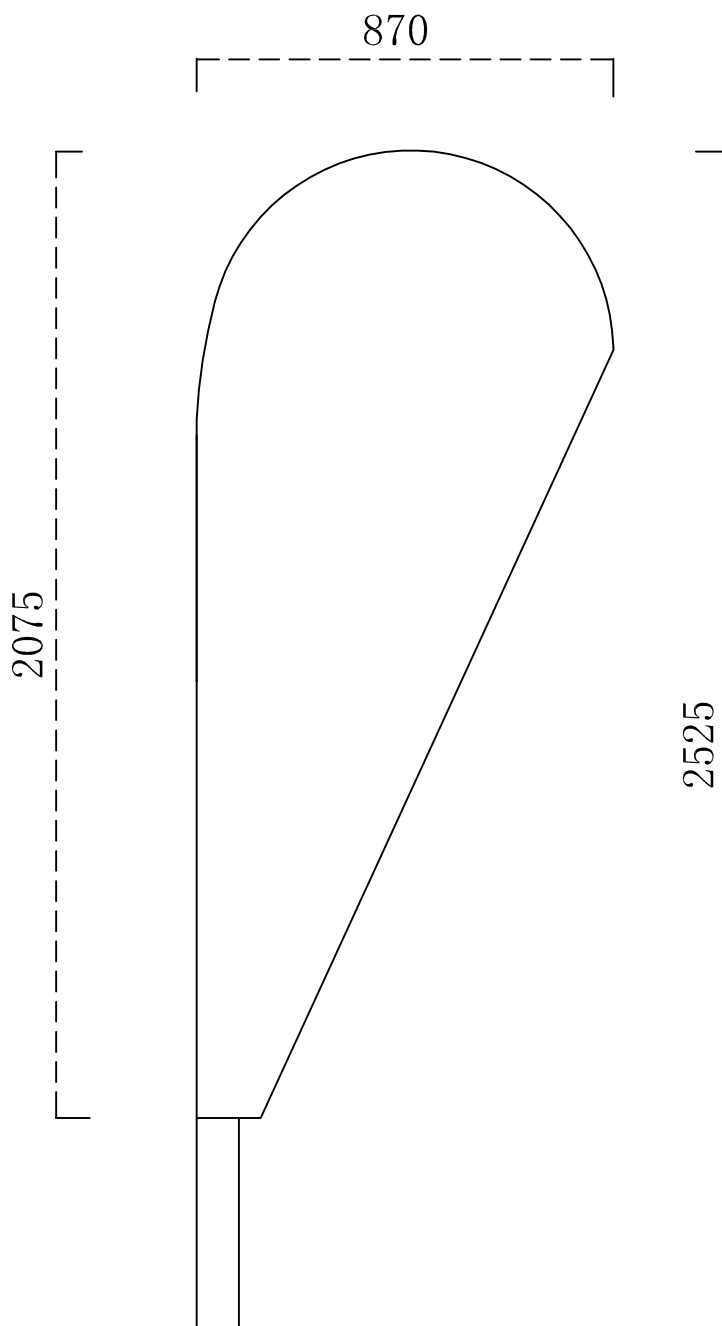

## B-30

SIZE: 1

Graphic Size: W:870mm H:2075mm

Total Height: 2525mm

## B-30

SIZE: 2

Graphic Size: W:870mm H:2500mm

Total Height: 2950mm

**FLAG**

**B-30**

SIZE: 3

Graphic Size: W:870mm H:3100mm

## B-30

SIZE: 4

Graphic Size: W:1070mm H:3425mm

Total Height: 4075mm

## B-30

SIZE: 5

Graphic Size: W:1270mm H:4450mm

Total Height: 5300mm