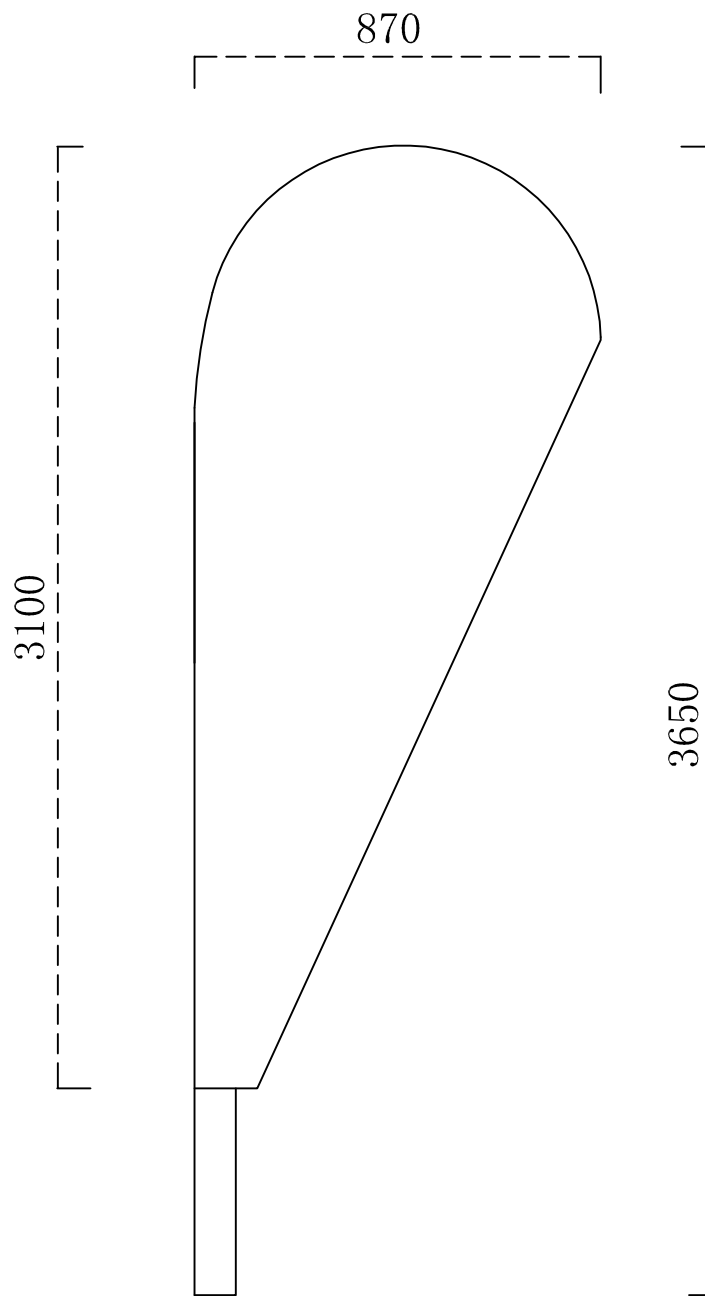

FLAG

B-30

SIZE: 3

Graphic Size: W:870mm H:3100mm

Total Height: 3650mm