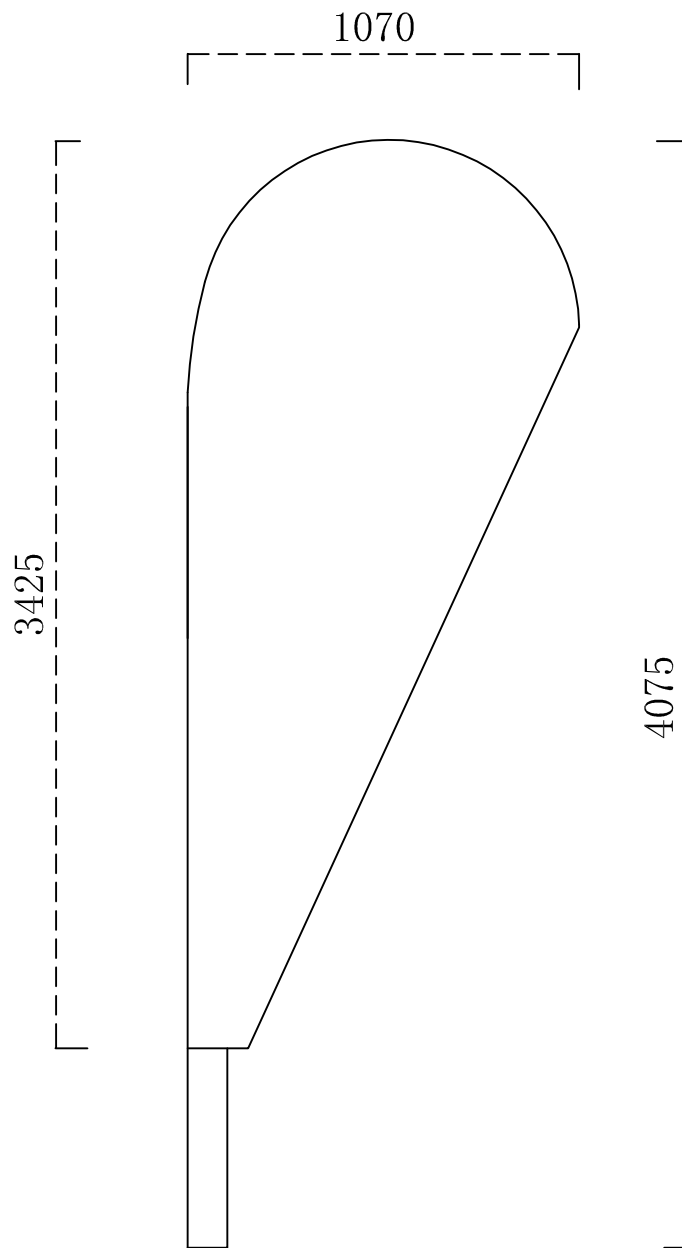

## B-30

SIZE: 1

Graphic Size: W:870mm H:2075mm

Total Height: 2525mm

## B-30

SIZE: 2

Graphic Size: W:870mm H:2500mm

Total Height: 2950mm

**FLAG**

**B-30**

SIZE: 3

Graphic Size: W:870mm H:3100mm

## B-30

SIZE: 4

Graphic Size: W:1070mm H:3425mm

Total Height: 4075mm

## B-30

SIZE: 5

Graphic Size: W:1270mm H:4450mm

Total Height: 5300mm