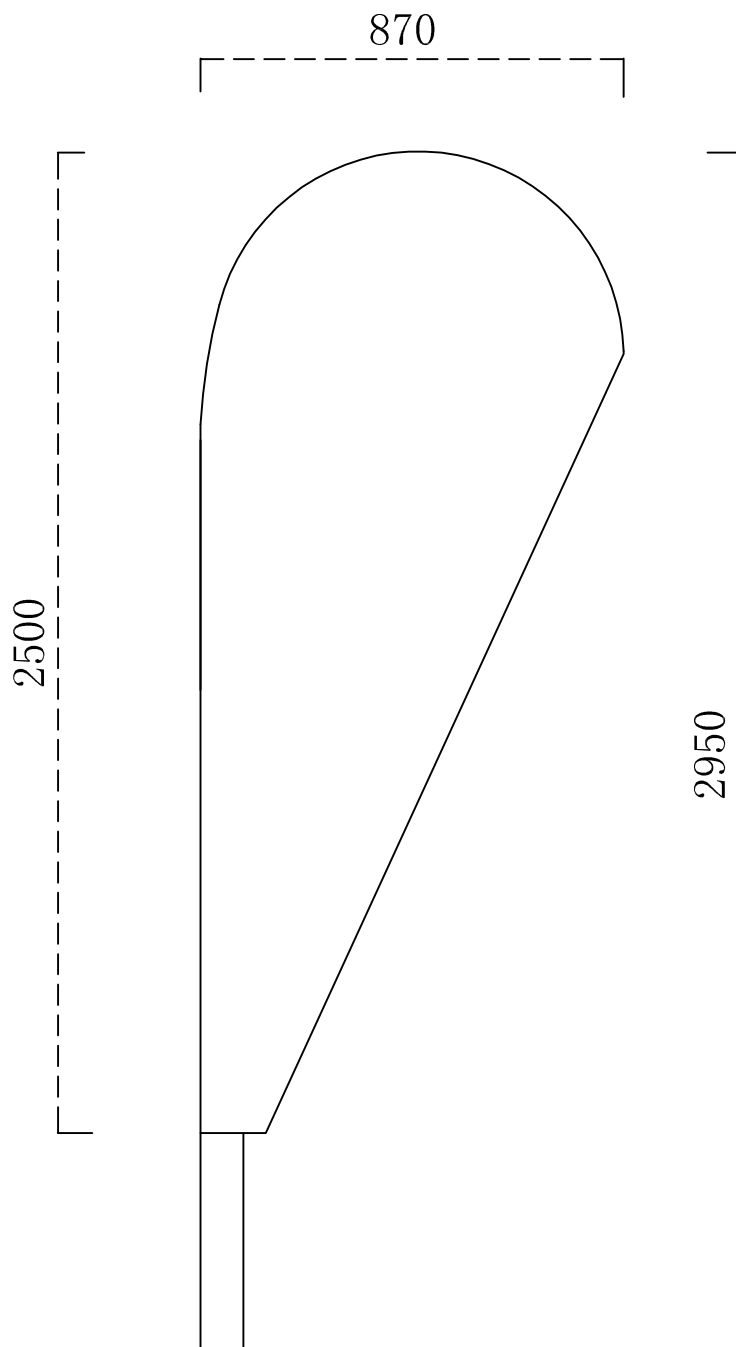

## B-30

SIZE: 1

Graphic Size: W:870mm H:2075mm

Total Height: 2525mm

## B-30

SIZE: 2

Graphic Size: W:870mm H:2500mm

Total Height: 2950mm

**FLAG**

**B-30**

SIZE: 3

Graphic Size: W:870mm H:3100mm

## B-30

SIZE: 4

Graphic Size: W:1070mm H:3425mm

Total Height: 4075mm

## B-30

SIZE: 5

Graphic Size: W:1270mm H:4450mm

Total Height: 5300mm